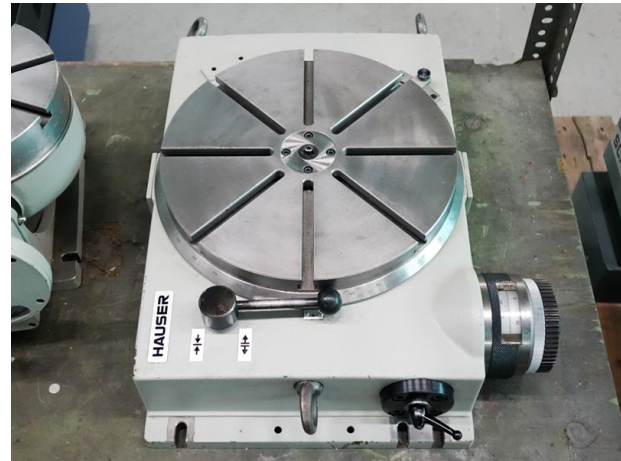

Rotary table 300 mm

State	USED
Category	Accessories
Brand	HAUSER
Model	144025
Serial number	-
Year of manufacture	-
Inventory number	2228

CHARACTERISTICS

Rotary table 300 mm
Mechanical measuring system
Height 107 mm
Reading of angle of rotation 5"
Dividing accuracy 8"